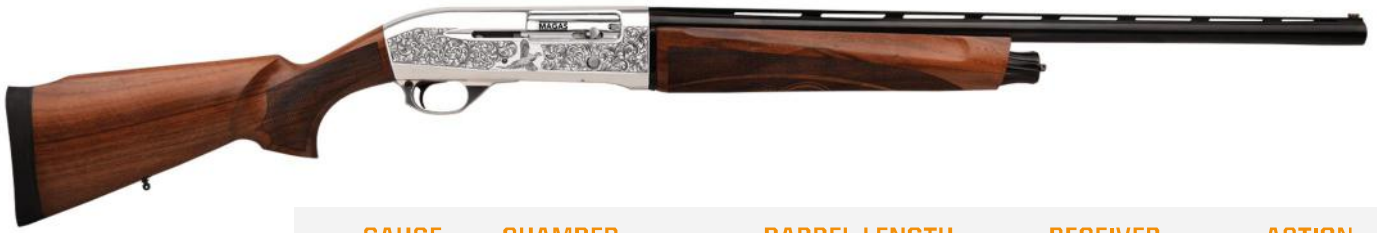

BEST-CROM

GAUGE 12 GA	CHAMBER 3"	BARREL LENGTH 35-47-51-55-61-65-71-76 cm	RECEIVER 7075 Aluminum	ACTION Gas Operated
MAGAZINE 4+1/7+1/9+1	STOCK Turkish Walnut	BARREL MATERIAL 4140 Steel	CHOKE 1,3,5 (4140 Steel)	WEIGHT 3250 gr